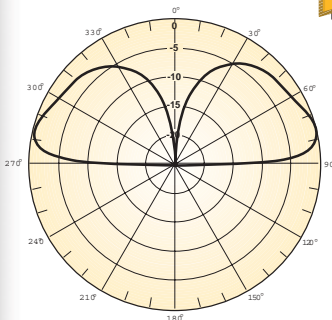

## MA5V Five-Band Restricted-Space Vertical Antenna

- ▶ Light-weight rugged construction
- ▶ Rapid breakdown for storage or transport
- ▶ No exotic matching networks or tuners
- ▶ Advanced "no radial" OCFD design

Cushcraft's new MA5V delivers superb HF multi-band performance while maintaining a neighbor-friendly low profile. Perfect for roof-mounts, patios, small backyards, condos, and motor homes, this 6.5-pound bantam-weight installs quickly without the "heavy lifting" required of larger antennas. Whether you install it permanently or take it down between operating sessions, you'll appreciate special features like the MA5V's gust-absorbing fiberglass base, resin-sealed resonator coils, aluminum mast blocks, and all-stainless hardware. Best of all, the MA5V is solidly engineered. Its "no-radial" OCFD design delivers low SWR and high performance without using exotic matching networks or tuners. Simply connect a radio and you're ready to work the world! The MA5V is the perfect restricted-space DX solution for 20, 17, 15, 12, and 10 meters!

**NEW**

Typical elevation radiation pattern

SPECIFICATIONS	MA5V	MA6V
Frequency, meters:	20, 17, 15, 12, 10,	20, 17, 15, 12, 10, 6
Gain, dBi:	1-2	1-2
VSWR at resonance:	1.2:1 All bands	1.2:1 All bands
Maximum Wind Surface:	.82 ft <sup>2</sup> (.076 m <sup>2</sup> )	.82 ft <sup>2</sup> (.076 m <sup>2</sup> )
Wind Survival, mph:	>80	>80
Maximum Power PEP:	250 W	250 W
Height, ft (m):	14.7 (4.48)	14.7 (4.48)
Mast size, in (cm):	1.25 -2.0" (3.18 - 5.1)	1.25 -2.0" (3.18-5 -1)
Weight, lb (kg):	6.5 (2.95)	6.9 (3.13)
Shipping Dimensions:	3" x 3" x 80-1/2"	3" x 3" x 80-1/2"